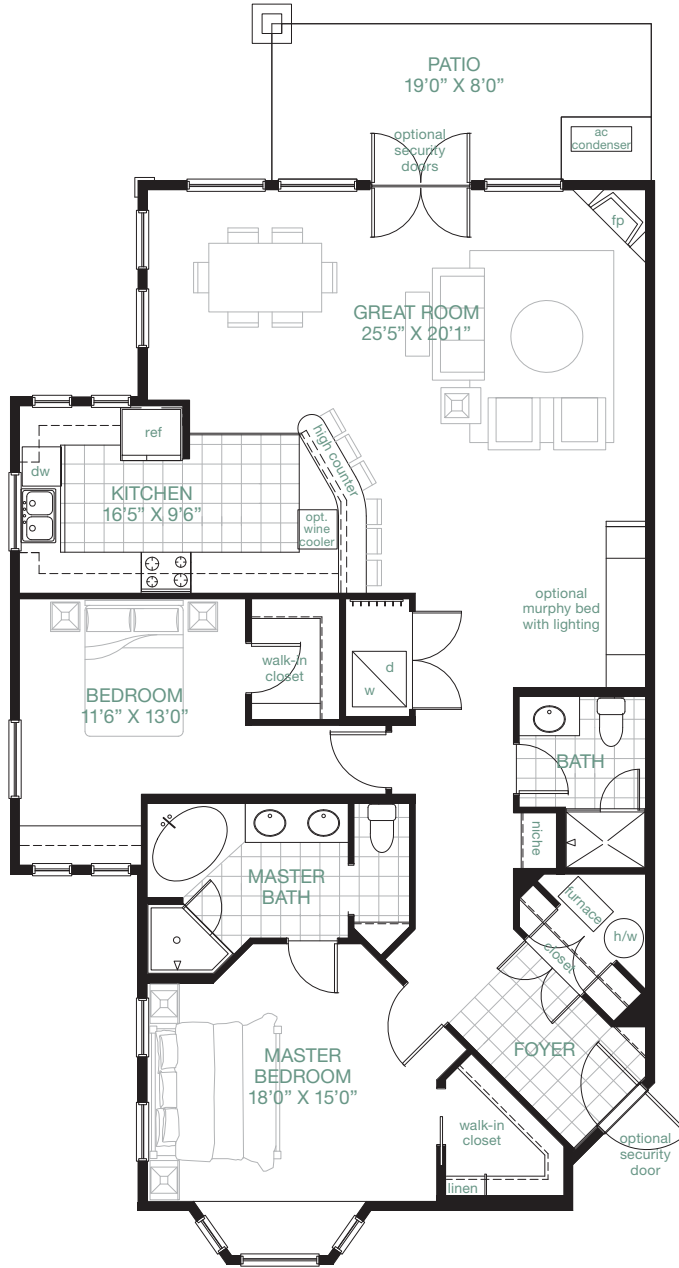

# cuddy

INDOOR LIVING – 1,464 TOTAL SQ FT ■ OUTDOOR LIVING – 152 SQ FT ■ 2 BEDROOMS, 2 BATHS

Floorplans and renderings are an artist's conception. Actual dimensions and details may vary. The Developer reserves the right to alter home specifications, design or price without notice.

Applied Communications DKT# 8120  
CLIENT: McKee Associates  
PROJECT: Waterside Plans

FINAL SIZE: 9.25"(w) x 14.5"(h) + .125" bleed  
PRINTS: 4/4 (CMYK)  
DESCRIPTION: BLD4 -

PROOF: 1  
SENT: June 20, 2007  
NATIVE FILES: InDesign CS3